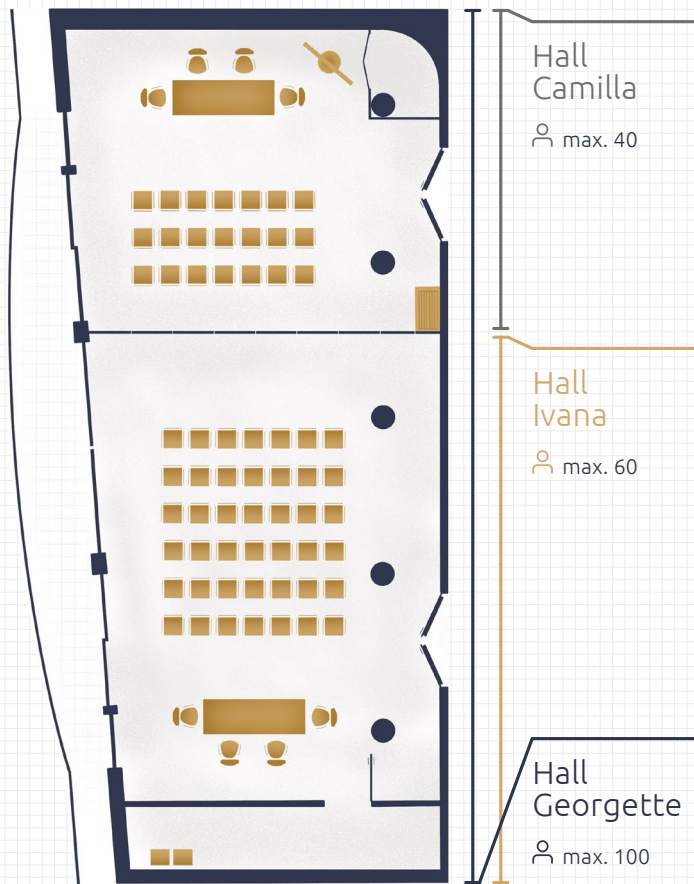

COCKTAIL

SPACES & SERVICES

	Camilla	Ivana	Georgette
	9,75 m	8,20 m	7,90 m
	7,60 m	11,80 m	19,45 m
	2,60 m	2,60 m	2,60 m
	max. 40	max. 60	max. 100
	13 people	25 people	48 people
	14 people	28 people	46 people
	30 people	55 people	100 people
	10 people	24 people	44 people
	40 people	60 people	100 people